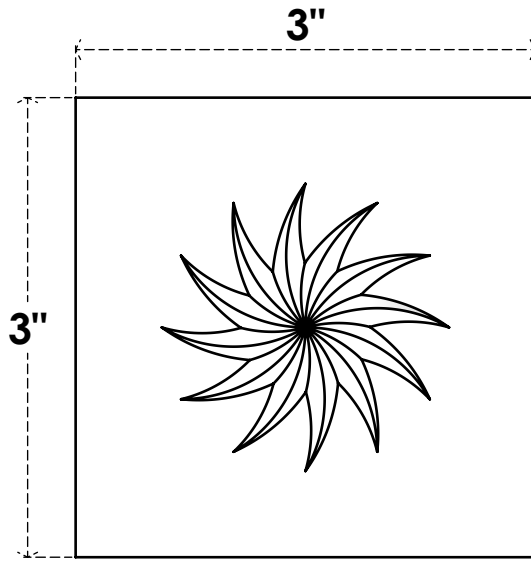

ROSP030X030X050SDG12

3"W X 3"H X 1/2"P STANDARD SEDGWICK SPIRAL ROSETTE WITH SQUARE EDGE, ARCHITECTURAL GRADE PVC

FRONT

SIDE

EKENA MILLWORK
2300 WEST MAIN ST.
CLARKSVILLE, TX 75426
TOLL FREE: 866-607-0453
WWW.EKENAMILLWORK.COM