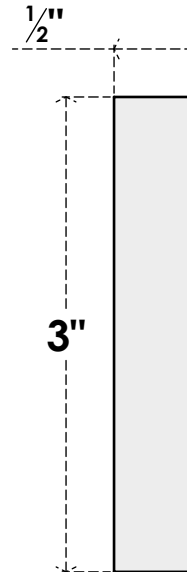

ROSP030X030X050SDG12

3"W X 3"H X 1/2"P STANDARD SEDGWICK SPIRAL ROSETTE WITH SQUARE EDGE, ARCHITECTURAL GRADE PVC

FRONT

SIDE

EKENA MILLWORK
2300 WEST MAIN ST.
CLARKSVILLE, TX 75426
TOLL FREE: 866-607-0453
WWW.EKENAMILLWORK.COM

NOTES

1. INSTALLATION TO BE COMPLETED IN ACCORDANCE WITH MANUFACTURER'S SPECIFICATIONS.
2. DRAWING MAY NOT BE TO SCALE
3. THIS DRAWING IS INTENDED FOR DESIGN AND PLANNING PURPOSES ONLY.
4. ALL INFORMATION CONTAINED HEREIN WAS CURRENT AT THE TIME OF DEVELOPMENT BUT MUST BE REVIEWED AND APPROVED BY THE PRODUCT MANUFACTURER TO BE CONSIDERED ACCURATE.
5. ARCHITECTURAL GRADE PVC PRODUCTS ARE MADE FROM EXPANDED CELLULAR PVC AND COME NATURALLY WHITE BUT MAY BE PAINTED